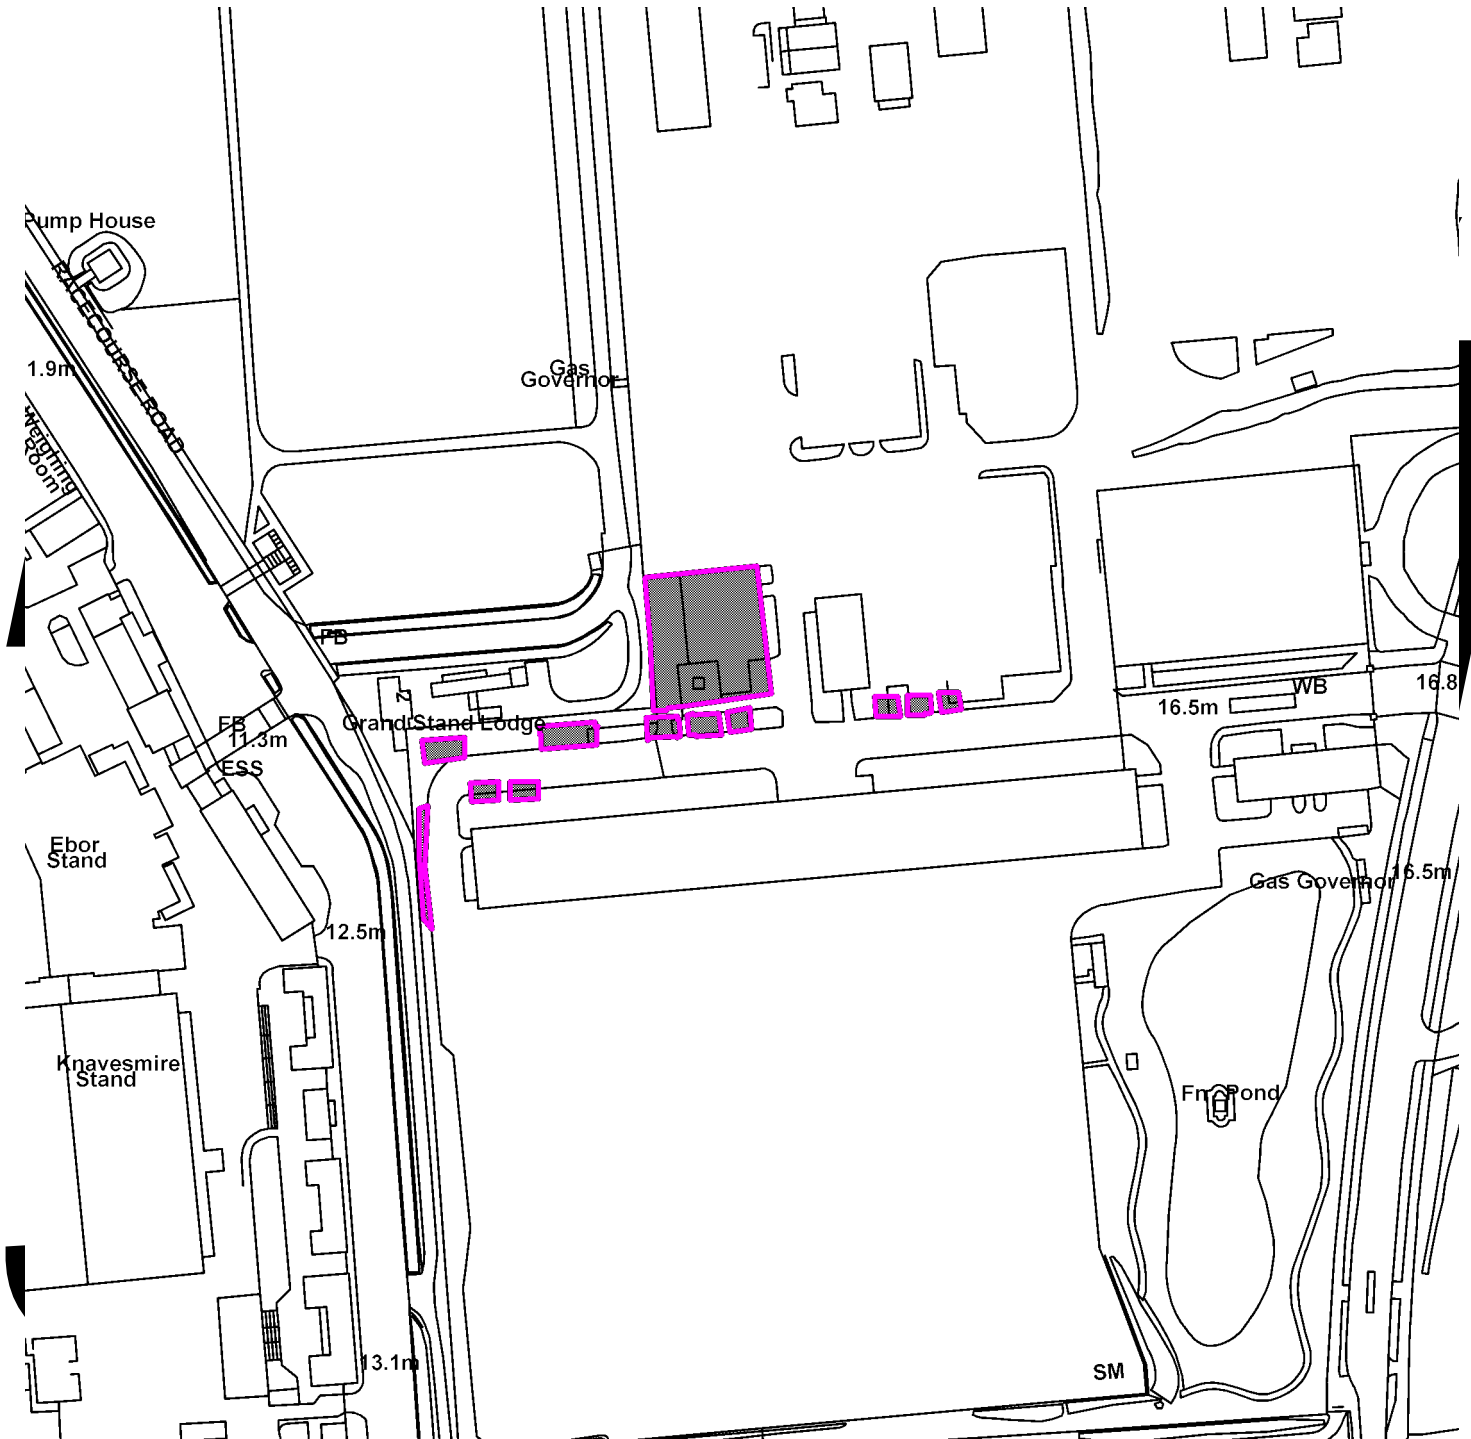

16/01647/LBC

The Clock Tower Bishopthorpe Road York

1:1764

Not Set

Not Set

Site Location Plan

21 December 2016

Not Set